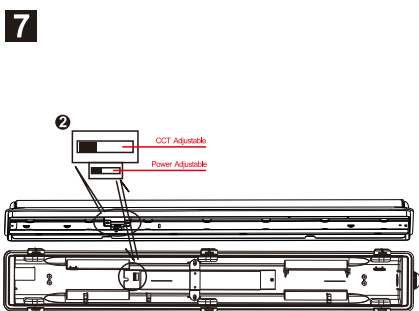

	L	W	H	LF
600mm	662	98	85	346
1200mm	1211	98	85	780
1500mm	1511	98	85	1080
2400mm	2395	98	85	1998

! WARNING

- ❶ Installation should be done by registered electricians.
- ❷ Never touch the working luminaire
- ❸ In any case of malfunction, switch off the power supply immediately, and do not try to repair it yourself.
- ❹ Repair should only be done by registered electricians or official service agent.