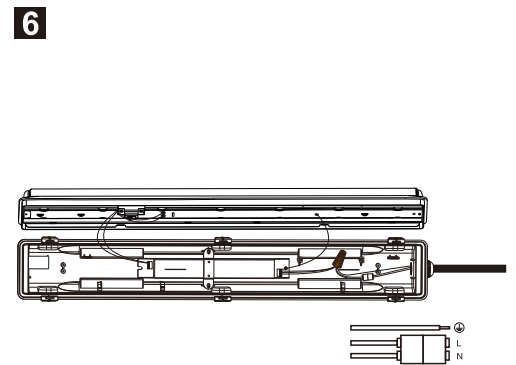

	L	W	H	LF
600mm	662	98	85	346
1200mm	1211	98	85	780
1500mm	1511	98	85	1080
2400mm	2395	98	85	1998

! WARNING

- ❶ Installation should be done by registered electricians.
- ❷ Never touch the working luminaire
- ❸ In any case of malfunction, switch off the power supply immediately, and do not try to repair it yourself.
- ❹ Repair should only be done by registered electricians or official service agent.