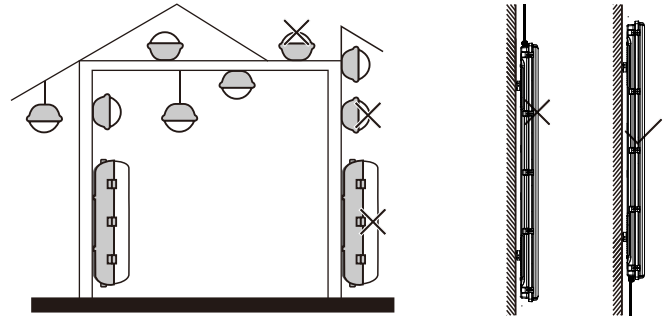

	L	W	H	LF
600mm	662	98	85	346
1200mm	1211	98	85	780
1500mm	1511	98	85	1080
2400mm	2395	98	85	1998

! WARNING

- ❶ Installation should be done by registered electricians.
- ❷ Never touch the working luminaire
- ❸ In any case of malfunction, switch off the power supply immediately, and do not try to repair it yourself.
- ❹ Repair should only be done by registered electricians or official service agent.

7

8

9

WARNING

Switch off the power supply
before installation