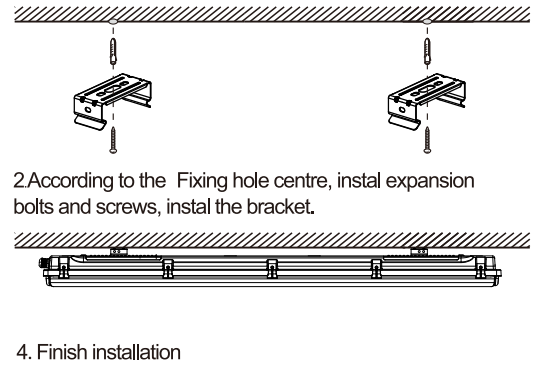

	L	W	H	LF
600mm	662	98	85	346
1200mm	1211	98	85	780
1500mm	1511	98	85	1080
2400mm	2395	98	85	1998

! WARNING

- ❶ Installation should be done by registered electricians.
- ❷ Never touch the working luminaire
- ❸ In any case of malfunction, switch off the power supply immediately, and do not try to repair it yourself.
- ❹ Repair should only be done by registered electricians or official service agent.