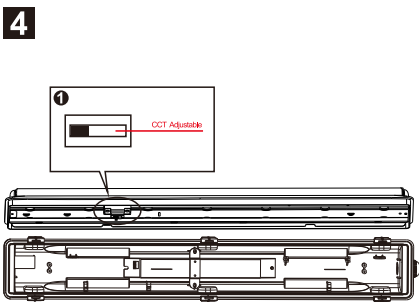

	L	W	H	LF
600mm	662	98	85	346
1200mm	1211	98	85	780
1500mm	1511	98	85	1080
2400mm	2395	98	85	1998

! WARNING

- ❶ Installation should be done by registered electricians.
- ❷ Never touch the working luminaire
- ❸ In any case of malfunction, switch off the power supply immediately, and do not try to repair it yourself.
- ❹ Repair should only be done by registered electricians or official service agent.