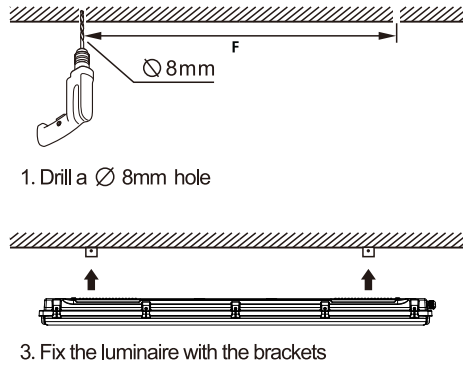

	L	W	H	LF
600mm	662	98	85	346
1200mm	1211	98	85	780
1500mm	1511	98	85	1080
2400mm	2395	98	85	1998

! WARNING

- ❶ Installation should be done by registered electricians.
- ❷ Never touch the working luminaire
- ❸ In any case of malfunction, switch off the power supply immediately, and do not try to repair it yourself.
- ❹ Repair should only be done by registered electricians or official service agent.