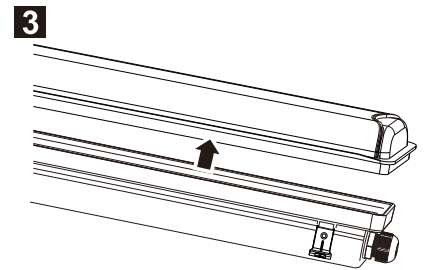

	L	W	H	LF
600mm	662	98	85	346
1200mm	1211	98	85	780
1500mm	1511	98	85	1080
2400mm	2395	98	85	1998

! WARNING

- ❶ Installation should be done by registered electricians.
- ❷ Never touch the working luminaire
- ❸ In any case of malfunction, switch off the power supply immediately, and do not try to repair it yourself.
- ❹ Repair should only be done by registered electricians or official service agent.