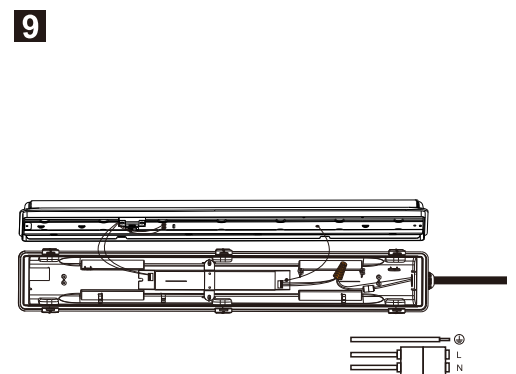

	L	W	H	LF
600mm	662	98	85	346
1200mm	1211	98	85	780
1500mm	1511	98	85	1080
2400mm	2395	98	85	1998

! WARNING

- ❶ Installation should be done by registered electricians.
- ❷ Never touch the working luminaire
- ❸ In any case of malfunction, switch off the power supply immediately, and do not try to repair it yourself.
- ❹ Repair should only be done by registered electricians or official service agent.