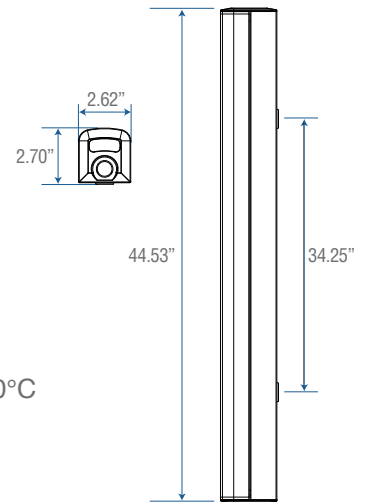

### FEATURES

- 4FT 35/28/20 wattage selectable
- 4550/3640/2600 130LM/W
- DLC Premium<sup>1</sup>, cETL listed
- 0-10v dimmable
- Internal color selector switch to 3500K/4000K/5000K
- Row mounted to 8FT with strip connector kit
- 50,000 hour life
- Polycarbonate diffuse (frosted) lens
- Damp location rated
- Quick & easy installation and maintenance
- No tools required to open/close the fixture
- No flicker, mercury free, instant on
- 5-year warranty

### DIAGRAM

ORDER CODE	MODEL NO.	DLC ID	DESCRIPTION	WATTS	VOLT	LUMENS	CCT(K)	CRI	THD	MOL (IN)	CASE QTY.
L2420-3300	ILX-VS3-435WSMV3CCT	S-7QWTA1	4' 35/28/20W STRIP FIXTURE 3CCT DIM WH	20		2600	3500K				
				28	120-347V	3640	4000K	83+	<20%	44.53x2.62x2.70	6
				35		4550	5000K				
<b>OPTIONAL ACCESSORIES</b>											
L2420-9400	CONNECTOR PLATE FOR ROW MOUNTING										
L2850-0002	60" AIR CRAFT SUSPENSION CABLE / PACK OF TWO (2)										