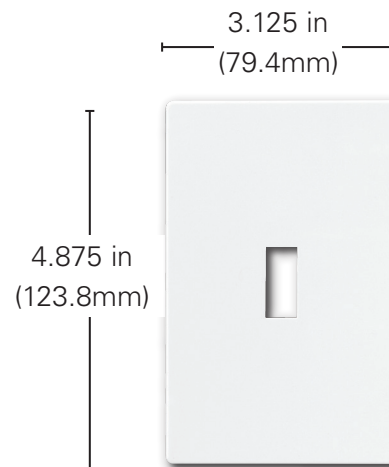

Toggle Wallplates can be used with:

Momentary toggle switches, Automatic Turn-Off switches