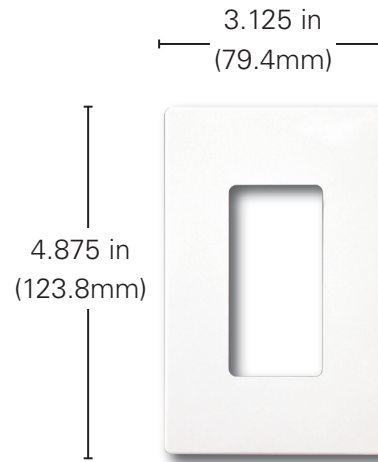

## Specifications

<b>Construction</b>	Polycarbonate
<b>Environmental</b>	Flammability: Meets UL 94 requirements; wallplates V2 rated
<b>Operating Environment</b>	Temperature: -40°F to 149°F (-40°C to 65°C)
<b>Size</b>	Decorator Opening Dimensions: 2.64" H x 1.31" W (67.1mm x 33.3mm) Toggle Opening Dimensions: 1" H x 0.5" W (25.4mm x 12.7mm)
<b>Wallplate Dimensions</b>	1-Gang: 4.88" H x 3.13" W (123.8mm x 79.4mm) 2-Gang: 4.88" H x 4.95" W (123.8mm x 125.4mm) 3-Gang: 4.88" H x 6.76" W (123.8mm x 171.4mm) 4-Gang: 4.88" H x 8.57" W (123.8mm x 217.5mm) 5-Gang: 4.88" H x 10.38" W (123.8mm x 263.5mm) 6-Gang: 4.88" H x 12.19" W (123.8mm x 309.5mm)

## Description

Screwless wallplates appear to float freely on the surface of the wall and are designed for easy and fast installation. Mounting plate attaches to the device and the wallplate is simply pressed into place.

## Dimensions