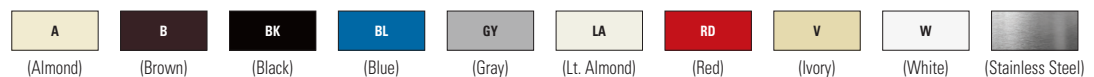

Mid-size decorator wallplates

Product description

1-Gang, 2-Gang, 3-Gang, 4-Gang, 5-Gang, 6-Gang

1-Gang

2-Gang

3-Gang

4-Gang

5-Gang

6-Gang

Decorator wallplates

Gang	Material	Color suffix	Catalog no.		
1-Gang	Polycarbonate	A, B, BK, BL, GY, LA, RD, V, W	<input type="checkbox"/> PJ26__		
	Thermoset	A, B, LA, V, W	<input type="checkbox"/> 2051__		
	302/304 stainless steel	—	<input type="checkbox"/> 93934		
2-Gang	Polycarbonate	A, B, BK, GY, LA, RD, V, W	<input type="checkbox"/> PJ262__		
	Thermoset	A, LA, V, W	<input type="checkbox"/> 2052__		
	302/304 stainless steel	—	<input type="checkbox"/> 93935		
3-Gang	Polycarbonate	A, B, BK, GY, LA, V, W	<input type="checkbox"/> PJ263__		
	Thermoset	A, LA, V, W	<input type="checkbox"/> 2063__		
	302/304 stainless steel	—	<input type="checkbox"/> 93936		
4-Gang	Polycarbonate	A, B, BK, GY, LA, V, W	<input type="checkbox"/> PJ264__		
	Thermoset	A, LA, V, W	<input type="checkbox"/> 2064__		
5-Gang	Polycarbonate	A, B, BK, GY, LA, V, W	<input type="checkbox"/> PJ265__		
6-Gang	Polycarbonate	A, B, BK, GY, LA, V, W	<input type="checkbox"/> PJ266__		

Color ordering information:

For ordering devices, include Catalog no. followed by the Color suffix: A (Almond), B (Brown), BK (Black), BL (Blue), GY (Gray), LA (Light Almond), RD (Red), V (Ivory), W (White)