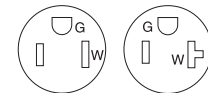

Industrial grade receptacles

Industrial grade straight blade receptacles

Product description

2-pole, 3-wire grounding
15A, 125V/AC;
20A, 125V/AC
NEMA 5-15R, 5-20R

5-15R   **5-20R**

Industrial grade receptacles

Rating	A	V/AC	NEMA	Description	Color suffix	Catalog no.	▶	🇺🇸	🇨🇪	🇩🇪
15	125	5-15R	Duplex receptacle, back & side wire	B, BK, BL, GY, LA, RD, V, W	□ AH5252__	•	•	•	•	•
20	125	5-20R	Duplex receptacle, back & side wire	B, BK, BL, GY, LA, RD, V, W	□ AH5352__	•	•	•	•	•

Decorator industrial grade receptacles

Rating	A	V/AC	NEMA	Description	Color suffix	Catalog no.	▶	🇺🇸	🇨🇪	🇩🇪
20	125	5-20R	Decorator duplex receptacle, side wire	V, W	□ 6342__	•	•	•	•	•

Accessories for industrial grade NEMA 5-15 & 5-20 receptacles

Description	Color suffix	Catalog no.	🇺🇸	🇨🇪	🇩🇪
2-Gang mid-size decorator wallplate	A, B, BK, GY, LA, RD, V, W	□ PJ262__	•		
1-Gang standard size duplex receptacle wallplate	Stainless steel	□ 93101	•	•	
1-Gang, stainless steel single receptacle wallplate	Stainless steel	□ 93091	•	•