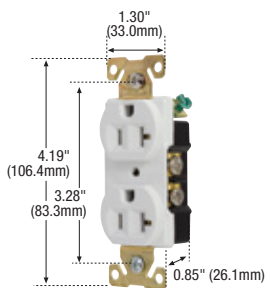

AH5252

AH5352