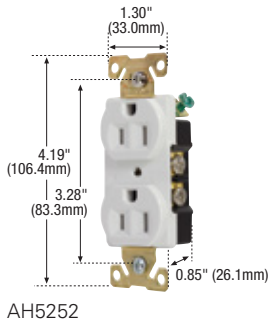

Industrial grade receptacles

Industrial grade straight blade receptacles

Product description

2-pole, 3-wire grounding
15A, 125V/AC;
20A, 125V/AC
NEMA 5-15R, 5-20R

5-15R **5-20R**

Industrial grade receptacles

Rating	A	V/AC	NEMA	Description	Color suffix	Catalog no.	▶	🇺🇸	🇨🇪	🇩🇪
15	125	5-15R	Duplex receptacle, back & side wire	B, BK, BL, GY, LA, RD, V, W	□ AH5252__	•	•	•	•	•
20	125	5-20R	Duplex receptacle, back & side wire	B, BK, BL, GY, LA, RD, V, W	□ AH5352__	•	•	•	•	•

Decorator industrial grade receptacles

Rating	A	V/AC	NEMA	Description	Color suffix	Catalog no.	▶	🇺🇸	🇨🇪	🇩🇪
20	125	5-20R	Decorator duplex receptacle, side wire	V, W	□ 6342__	•	•	•	•	•

Accessories for industrial grade NEMA 5-15 & 5-20 receptacles

Description	Color suffix	Catalog no.	🇺🇸	🇨🇪	🇩🇪
2-Gang mid-size decorator wallplate	A, B, BK, GY, LA, RD, V, W	□ PJ262__	•		
1-Gang standard size duplex receptacle wallplate	Stainless steel	□ 93101	•	•	
1-Gang, stainless steel single receptacle wallplate	Stainless steel	□ 93091	•	•	