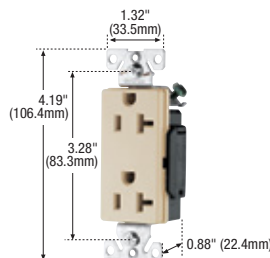

6342

Color ordering information:

For ordering devices, include Catalog no. followed by the Color suffix: A (Almond), B (Brown), BK (Black), BL (Blue), GY (Gray), LA (Light Almond), RD (Red), V (Ivory), W (White)

A	B	BK	BL	GY	LA	RD	V	W	
(Almond)	(Brown)	(Black)	(Blue)	(Gray)	(Lt. Almond)	(Red)	(Ivory)	(White)	(Stainless Steel)

Specification information: Duplex industrial receptacles: A-30, Decorator industrial receptacles: A-30, ArrowLink industrial receptacles: A-36, Single industrial receptacles: A-31

Compliances, specifications and availability are subject to change without notice.

- ArrowLink option available. Add "M" suffix to standard catalog number (example AH8300W, AH8300WM). For ordering information on ArrowLink & ArrowLink SPD connectors, see Page A-5
- 🇺🇸 Build-to-spec customizable devices - Page A-6
- 🇺🇸 Indicates NAFTA compliant - Page Q-32
- 🇩🇪 RoHS compliant - Page Q-32