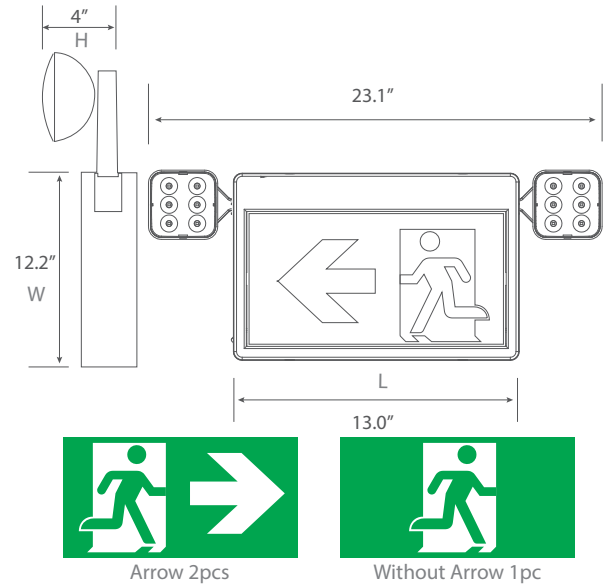

## TL-RMES003

"Running Man" LED Emergency Combo Sign

### Features & Benefits

- Injection-molded thermoplastic housing
- Easy installation
- Ni-cd battery backup for 90 minutes
- Universal (Wall, Ceiling) mounting
- 2W x 2 super bright SMD LED adjustable heads
- 120/347VAC input voltage
- 3 Pictograms included, single/ double face
- cUL listed / IP20
- Test switch and charge indicator light

### Dimensional Drawing

### Product Specification

Ordering Code	Model Number	Description	Wattage (W)	Input Voltage (V)	CCT (K)	Hour Rating	CRI	Lumens	Mounting	Self Powered Battery	Damp Location	Dimensions LxWxH (inch)	Case QTY.
3461210	TL-RMES003	"Running Man" LED Emergency Sign, White Housing	4W	120/347VAC	7,000	50,000	82	188	Wall, Ceiling	Yes (90 minutes)	Yes	13.0"×12.2"×4"	4