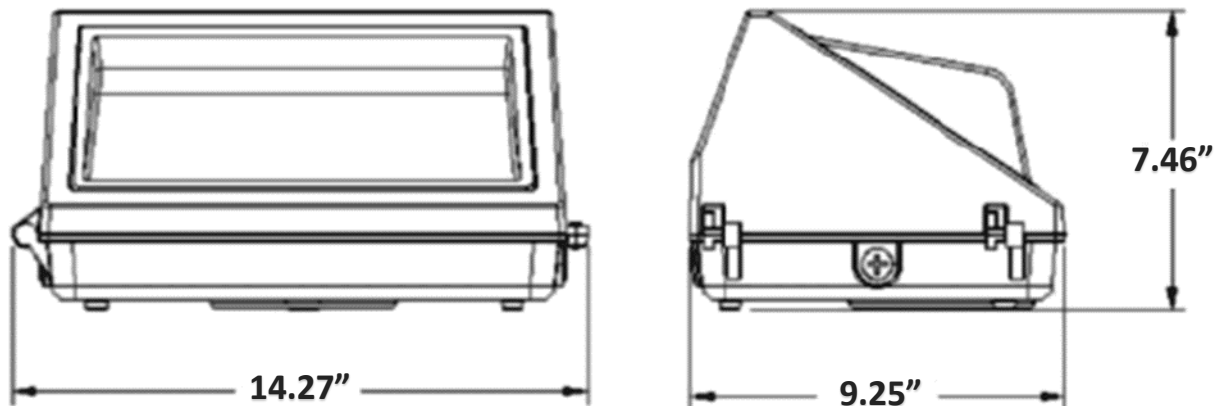

Product Dimensions